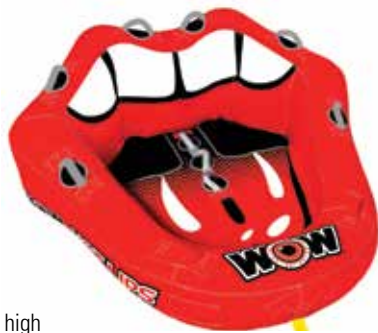

Trailer

Misc.

Comm.

WOW Lugz Towable

- 74" x 66" (inflated).
- For 2 riders.
- Tuff shell full nylon cover with zipper.
- Towable with optional steering capability.
- Heavy duty PVC bladder.
- U-shaped body for more action on the water.
- 12 Double webbing foam handles with knuckle guards.
- Full size EVA foam pads.
- Zippered valve covers.
- Speed valve for fast inflation and deflation.
- 11" 4K EZ tow connector included.

Order No. Mfg. No. / Description Price
2011270 (13-1040) **\$379.99** MAP

WOW Hot Lips Towable

- 68" x 67" x 28" (inflated).
- For 2 riders.
- Full nylon cover with heavy duty zippers.
- Secure cockpit towable.
- Heavy duty PVC bladders.
- Double webbing foam handles with knuckle guards.
- Deep cockpit construction with high backrest riser for secure and extreme riding.
- Reinforced front and back tow points, 2 rides in 1 towable.
- Drop speed bottom allows for EZ fuel efficient towing with less drag on the boat.
- EVA foam pads for comfortable seating.
- Zippered padded valve covers.
- Speed valves for fast inflation and deflation.
- 11" thick 4K EZ tow connector included.