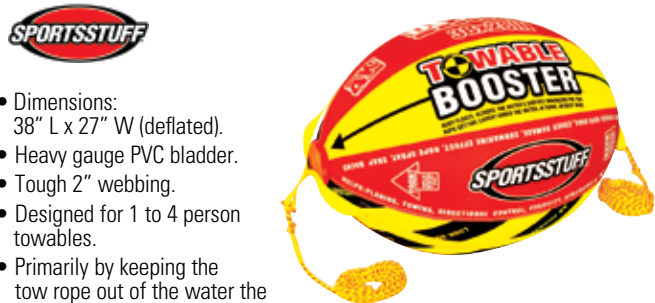

SportsStuff Tube 4K Booster Ball

- Dimensions: 38" L x 27" W (deflated).
- Heavy gauge PVC bladder.
- Tough 2" webbing.
- Designed for 1 to 4 person towables.
- Primarily by keeping the tow rope out of the water the majority of the time while towing.
- Enhances performance of all Doables and most regular towables.
- 840 Denier full nylon cover with zipper.
- Exclusive patented speed safety valve.
- 60' overall length (including Booster Ball).
- Double stitching and reinforced stress points.
- Self bailing drain vent.
- 4k Tow Rope 4,100 lb. break strength.

Order No.	Mfg. No. / Description	Price
601031	(53-2030)	$125.98 MAP