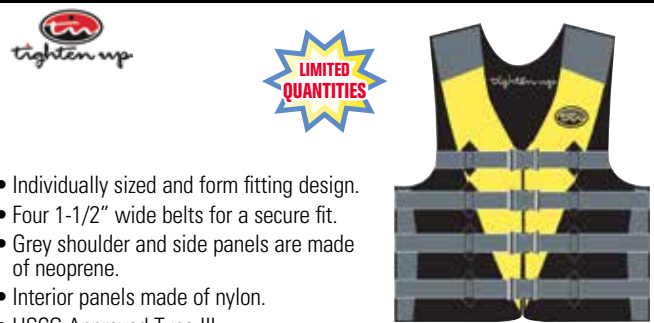

Tighten Up 4-Belt Competition Neoprene/Nylon Ski Vest

- Individually sized and form fitting design.
- Four 1-1/2" wide belts for a secure fit.
- Grey shoulder and side panels are made of neoprene.
- Interior panels made of nylon.
- USCG Approved Type III.

Order No.	Size	Chest Size	Color	Price
8-0865	X Small	28" - 32"	Black/Yellow	$45.98 LQ